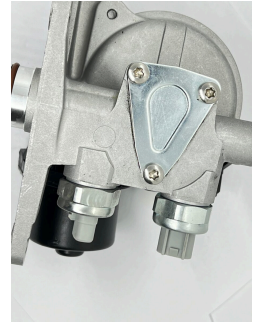

BnB Motorsports

Bespoke AMT, DCT, SMG transmission parts

<https://www.bnbmotorsports.ca>

Product Images

ADD TO CART

**ACTUATOR ASSEMBLY, TRANSFER SHIFT - Toyota
(36410-34015) Tundra/Tacoma 3641034015**

★★★★★

CAD \$472.26

BnB Motorsports

Bespoke AMT, DCT, SMG transmission parts

<https://www.bnbmotorsports.ca>

New replacement transfer case motor

A transfer shift actuator assembly is a critical component in vehicles equipped with a transfer case, enabling the transition between two-wheel drive (2WD) and four-wheel drive (4WD). This device plays a key role in managing the power distribution between the front and rear axles, ensuring optimal traction and performance in various driving conditions. It ensures excellent traction and reliable performance on any terrain, whether off-road, in snow, or challenging conditions.