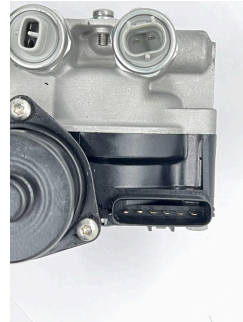

BnB Motorsports

Bespoke AMT, DCT, SMG transmission parts

<https://www.bnbmotorsports.ca>

Product Images

ADD TO CART

**ACTUATOR ASSEMBLY, TRANSFER SHIFT - Toyota
(36410-34015) Tundra/Tacoma 3641034015**

★★★★★

CAD \$472.26

BnB Motorsports

Bespoke AMT, DCT, SMG transmission parts

<https://www.bnbmotorsports.ca>

New replacement transfer case motor

A transfer shift actuator assembly is a critical component in vehicles equipped with a transfer case, enabling the transition between two-wheel drive (2WD) and four-wheel drive (4WD). This device plays a key role in managing the power distribution between the front and rear axles, ensuring optimal traction and performance in various driving conditions. It ensures excellent traction and reliable performance on any terrain, whether off-road, in snow, or challenging conditions.