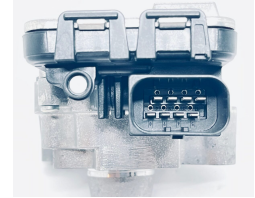

BnB Motorsports

Bespoke AMT, DCT, SMG transmission parts

<https://www.bnbmotorsports.ca>

Product Images

ADD TO CART

BMW Transfer Case Motor 27607643762

CAD \$1,023.24

This is a new replacement BMW transfer case motor or the longitudinal torque module. The BMW transfer case motors are engineered to factory specifications, guaranteeing proper fit, form, and function.

In today's sophisticated AWD drivetrains, the transfer case is crucial for continuously synchronizing the rotational speed difference between the front and rear axles. Component failures, such as in the transfer case motor, clutches, and bearings, are common. Issues like uneven tire wear can cause excessive front-to-rear rotation differences, forcing the motor and clutches to engage more frequently, leading to accelerated wear and increased heat that degrades the transfer case fluid.

BMW Transfer Case Motor Failure Symptoms:

- Shifting problems: Difficulty shifting gears, getting stuck in a gear, or delayed engagement when shifting between two-wheel drive and four-wheel drive
- Noises: Strange grinding, growling, or humming noises
- Fluid puddle: A puddle of fluid under the transfer case
- Handling challenges: A damaged transfer case can make a vehicle unsafe to drive