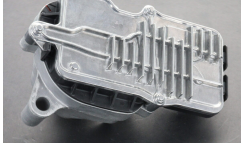

BnB Motorsports

Bespoke AMT, DCT, SMG transmission parts

<https://www.bnbmotorsports.ca>

Product Images

ADD TO CART

BMW Transfer Case Motor 27608643153

CAD $968.81

This is a new replacement BMW transfer case motor or the longitudinal torque module. The BMW transfer case motors are engineered to factory specifications, guaranteeing proper fit, form, and function.

In today's sophisticated AWD drivetrains, the transfer case is crucial for continuously synchronizing the rotational speed difference between the front and rear axles. Component failures, such as in the transfer case motor, clutches, and bearings, are common. Issues like uneven tire wear can cause excessive front-to-rear rotation differences, forcing the motor and clutches to engage more frequently, leading to accelerated wear and increased heat that degrades the transfer case fluid.

BMW Transfer Case Motor Failure Symptoms:

- Shifting problems: Difficulty shifting gears, getting stuck in a gear, or delayed engagement when shifting between two-wheel drive and four-wheel drive
- Noises: Strange grinding, growling, or humming noises
- Fluid puddle: A puddle of fluid under the transfer case
- Handling challenges: A damaged transfer case can make a vehicle unsafe to drive

Related Part Numbers:

- 27608643153
- 27607542211
- 27607601812
- 27607607607
- 27607609192
- 27607610583
- 27607617504
- 27607619182
- 27607619778
- 27607622019
- 27607629183
- 27607633945
- 27607636181