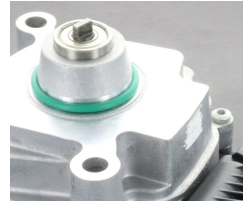

BnB Motorsports

Bespoke AMT, DCT, SMG transmission parts

<https://www.bnbmotorsports.ca>

Product Images

ADD TO CART

BMW Transfer Case Motor 27608643153

CAD $968.81

This is a new replacement BMW transfer case motor or the longitudinal torque module. The BMW transfer case motors are engineered to factory specifications, guaranteeing proper fit, form, and function.

In today's sophisticated AWD drivetrains, the transfer case is crucial for continuously synchronizing the rotational speed difference between the front and rear axles. Component failures, such as in the transfer case motor, clutches, and bearings, are common. Issues like uneven tire wear can cause excessive front-to-rear rotation differences, forcing the motor and clutches to engage more frequently, leading to accelerated wear and increased heat that degrades the transfer case fluid.

BMW Transfer Case Motor Failure Symptoms:

- Shifting problems: Difficulty shifting gears, getting stuck in a gear, or delayed engagement when shifting between two-wheel drive and four-wheel drive
- Noises: Strange grinding, growling, or humming noises
- Fluid puddle: A puddle of fluid under the transfer case
- Handling challenges: A damaged transfer case can make a vehicle unsafe to drive

Related Part Numbers:

- 27608643153
- 27607542211
- 27607601812
- 27607607607
- 27607609192
- 27607610583
- 27607617504
- 27607619182
- 27607619778
- 27607622019
- 27607629183
- 27607633945
- 27607636181