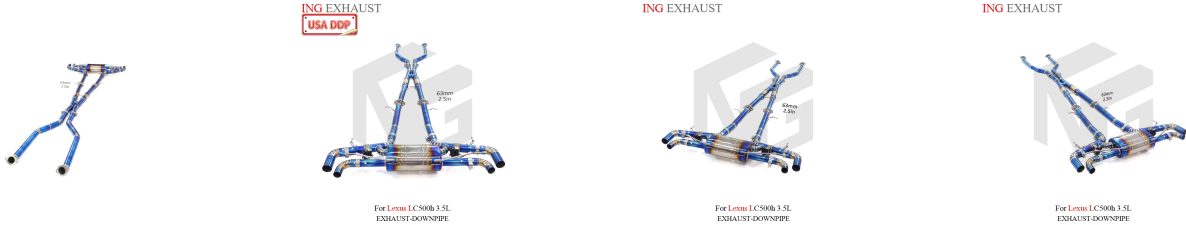

BnB Motorsports

Bespoke AMT, DCT, SMG transmission parts

<https://www.bnbmotorsports.ca>

Product Images

ADD TO CART

BNB LC500h Valvetronic Exhaust for Lexus LC500h 3.5L Catback Titanium Pipes

CAD $3,000.00

Fabricated from high-strength titanium alloy with a smooth finish, this valvetronic catback exhaust system delivers a deep, controlled note via an electronic valve with wireless remote control. Designed for the Lexus LC500h 3.5L, it offers non-destructive bolt-on installation and customizable muffler tuning for enhanced performance.

Material: Titanium Alloy

Thickness: 1.5 mm

Finish: Smooth

Type: Catback Exhaust System

Valve Control: Electronic Valve with Wireless Remote

Installation: Non-Destructive Installation

Application: Auto Exhaust System

Style: Fashion

Fitment: Excellent Fitment