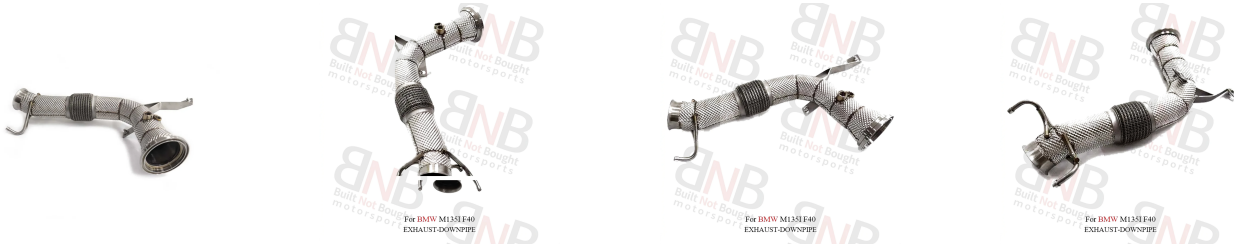

BnB Motorsports

Bespoke AMT, DCT, SMG transmission parts

<https://www.bnbmotorsports.ca>

Product Images

ADD TO CART

BnB Stainless Steel High Flow Downpipe for BMW M135i F40 Silvery

CAD \$642.50

This high flow downpipe is constructed from stainless steel with a 1.5 mm thickness, designed to improve exhaust flow and performance for the BMW M135i F40. An integrated heat shield helps manage under-hood temperatures, and the silvery finish provides a clean, professional appearance. Each unit is packaged in a carton for secure delivery.

Car Make: BMW

Model: M135i F40

Year: 2013-2016

Material: Stainless Steel

Thickness: 1.5 mm

Color: Silvery

Type: Exhaust System

Application: Automotive Exhaust System