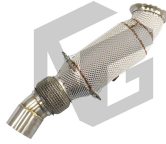

BnB Motorsports

Bespoke AMT, DCT, SMG transmission parts

<https://www.bnbmotorsports.ca>

Product Images

ING EXHAUST

For BMW 640i N55 3.0T
EXHAUST-DOWNSPIPE

ING EXHAUST

For BMW 640i N55 3.0T
EXHAUST-DOWNSPIPE

ING EXHAUST

For BMW 640i N55 3.0T
EXHAUST-DOWNSPIPE

ADD TO CART

BNB Titaniumz Stainless Steel Downpipe with Heat Shield for BMW 640i N55 3.0T

CAD \$642.50

Crafted from high-strength stainless steel with a mirror-polished finish, this downpipe features an integrated heat shield for improved thermal management. It offers non-destructive installation and is compatible with BMW 640i N55 3.0T models from 2009-2022. The downpipe includes electronic valve control with a wireless remote for adjustable exhaust tone.

Material: Stainless Steel

Finish: Mirror Polished

Thickness: 1.5 mm

Dimensions: 137 x 60 x 33 cm

Valve Control: Electronic/Pneumatic with Remote

Compatibility: BMW 640i N55 3.0T (2009-2022)

Installation: Non-Destructive