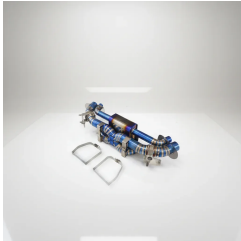

BnB Motorsports

Bespoke AMT, DCT, SMG transmission parts

<https://www.bnbmotorsports.ca>

Product Images

ING EXHAUST

ING EXHAUST

ADD TO CART

BNB Titaniumz Valvetronic Cat-Back Exhaust for Porsche 911 992 Carrera

CAD \$2,242.50

Crafted from aerospace-grade titanium alloy, this cat-back exhaust system delivers a significant weight reduction and superior heat resistance. The integrated valvetronic technology allows for a refined daily driving mode and an aggressive race mode with zero drone. Precision CNC mandrel bending and TIG welding ensure a perfect fit for the Porsche 911 992 Carrera without modifications.

Car Fitment: PORSCHE

Type: Exhaust System

Material: Titanium Alloy

Thickness: 1.5 mm

Style: Fashion

Model Number: For Porsche 911 992 Carrera

Warranty: 1 year

Place of Origin: Guangdong, China