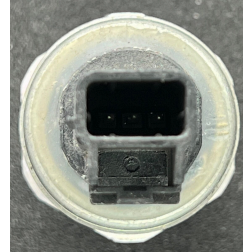

BnB Motorsports

Bespoke AMT, DCT, SMG transmission parts

<https://www.bnbmotorsports.ca>

Product Images

ADD TO CART

**Porsche PDK 7DT-45 Transmission Pressure Sensor 9G
130 738 506**

★★★★★

CAD \$117.81

BnB Motorsports

Bespoke AMT, DCT, SMG transmission parts

<https://www.bnbmotorsports.ca>

This is a new replacement Porsche PDK 7DT-45 transmission pressure sensor. The pressure sensor is a crucial component designed to optimize the performance and reliability of your vehicle's PDK transmission system.

Our pressure sensor will accurately measure hydraulic pressure within the PDK system. The sensor plays a pivotal role in ensuring smooth gear shifts, precise clutch engagement, and overall system functionality.

The pressure sensor's job is to precisely measure hydraulic pressure levels within the PDK system. This data is crucial for the system to operate efficiently and effectively, allowing for seamless gear shifts and optimal clutch engagement.