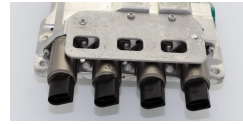

BnB Motorsports

Bespoke AMT, DCT, SMG transmission parts

<https://www.bnbmotorsports.ca>

Product Images

ADD TO CART

SMG III Upper Actuator 21542282998 23012283744 23017845649

USD \$2,163.34

The SMG III upper actuator is used in BMW vehicles with Sequential Manual Gearboxes (SMG). We have rebuilt the upper actuator with new and upgraded components to exceed the performance standards set by the OEM. A full overhaul and rebuild service for SMG III upper actuator will be completed by our expert technicians. Services and products included are:

- Rebuilt position sensor harness with new connectors
- New seals throughout
- Tested actuator valves
- Fully bench tested once assembled
- Ultrasonic cleaning of all components

You'll have everything you need for a fully restored upper actuator. Gone are the days of settling for sluggish shifts and lackluster performance. With our rebuilt actuator, you'll unleash the full potential of your BMW, experiencing smoother shifts, sharper response, and enhanced driving dynamics. Treat this product as a BMW SMG III upper actuator upgrade, engineered to meet the exacting standards of the iconic M series. This high-performance upper actuator ensures optimal shifts for your SMG transmission. Precision-crafted to guarantee a perfect fit and seamless integration, it restores your M6 or M5 to its peak driving performance. Experience smoother gear shifts and enhanced driving dynamics with this upgraded part, purpose-built for the E6x platform. Elevate your M series driving experience with the reliability and precision. A \$250 core charge is included in price, refund issued once old pump section is returned to our warehouse. For full refund used pump has to be free of damage upon reception Related Part Numbers: