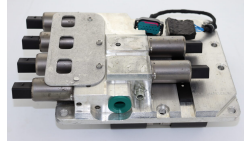

BnB Motorsports

Bespoke AMT, DCT, SMG transmission parts

<https://www.bnbmotorsports.ca>

Product Images

ADD TO CART

SMG III Upper Actuator 21542282998 23012283744 23017845649

USD \$2,163.34

The SMG III upper actuator is used in BMW vehicles with Sequential Manual Gearboxes (SMG). We have rebuilt the upper actuator with new and upgraded components to exceed the performance standards set by the OEM. A full overhaul and rebuild service for SMG III upper actuator will be completed by our expert technicians. Services and products included are:

- Rebuilt position sensor harness with new connectors
- New seals throughout
- Tested actuator valves
- Fully bench tested once assembled
- Ultrasonic cleaning of all components

You'll have everything you need for a fully restored upper actuator. Gone are the days of settling for sluggish shifts and lackluster performance. With our rebuilt actuator, you'll unleash the full potential of your BMW, experiencing smoother shifts, sharper response, and enhanced driving dynamics. Treat this product as a BMW SMG III upper actuator upgrade, engineered to meet the exacting standards of the iconic M series. This high-performance upper actuator ensures optimal shifts for your SMG transmission. Precision-crafted to guarantee a perfect fit and seamless integration, it restores your M6 or M5 to its peak driving performance. Experience smoother gear shifts and enhanced driving dynamics with this upgraded part, purpose-built for the E6x platform. Elevate your M series driving experience with the reliability and precision. A \$250 core charge is included in price, refund issued once old pump section is returned to our warehouse. For full refund used pump has to be free of damage upon reception Related Part Numbers: