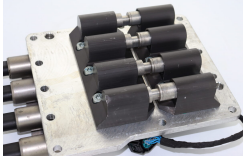

BnB Motorsports

Bespoke AMT, DCT, SMG transmission parts

<https://www.bnbmotorsports.ca>

Product Images

ADD TO CART

SMG III Upper Actuator 21542282998 23012283744 23017845649

USD \$2,163.34

The SMG III upper actuator is used in BMW vehicles with Sequential Manual Gearboxes (SMG). We have rebuilt the upper actuator with new and upgraded components to exceed the performance standards set by the OEM. A full overhaul and rebuild service for SMG III upper actuator will be completed by our expert technicians. Services and products included are:

- Rebuilt position sensor harness with new connectors
- New seals throughout
- Tested actuator valves
- Fully bench tested once assembled
- Ultrasonic cleaning of all components

You'll have everything you need for a fully restored upper actuator. Gone are the days of settling for sluggish shifts and lackluster performance. With our rebuilt actuator, you'll unleash the full potential of your BMW, experiencing smoother shifts, sharper response, and enhanced driving dynamics. Treat this product as a BMW SMG III upper actuator upgrade, engineered to meet the exacting standards of the iconic M series. This high-performance upper actuator ensures optimal shifts for your SMG transmission. Precision-crafted to guarantee a perfect fit and seamless integration, it restores your M6 or M5 to its peak driving performance. Experience smoother gear shifts and enhanced driving dynamics with this upgraded part, purpose-built for the E6x platform. Elevate your M series driving experience with the reliability and precision. A \$250 core charge is included in price, refund issued once old pump section is returned to our warehouse. For full refund used pump has to be free of damage upon reception Related Part Numbers: