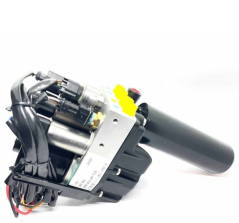

BnB Motorsports

Bespoke AMT, DCT, SMG transmission parts

<https://www.bnbmotorsports.ca>

Product Images

ADD TO CART

SMG pump for BMW E46 M3 2001-2006 21532229715, 21532229716, 21532282257, 21532282364.

★★★★★

USD \$2,174.27

BnB Motorsports

Bespoke AMT, DCT, SMG transmission parts

<https://www.bnbmotorsports.ca>

We are now offering options for your BMW E46 M3 SMG II pump. All of our pump options include a new electric motor designed in house. All of our options offer superior durability and resistance to whatever the road throws your way. Elevate your E46 M3 SMG driving experience to unprecedented heights.

Model	From Year	To Year
BMW M3	2000	2006
BMW M3 CSL	2000	2006

Our E46 M3 SMG II pump includes the following:

- Inner gear pump
- New and improved electric motor
- New temperature sensor
- New pressure sensor
- New o-rings and seals throughout the entire assembly
- Used BMW accumulator, new BMW accumulator or an upgraded accumulator
- Used reservoir or a new upgraded aluminum reservoir to facilitate optimal cooling performance
- Tested solenoids
- Bench tested for pressure retention and functionality
- New SMG II relay

A core fee of \$250 USD has been added to the pricing. Upon return of your old unit, we will refund the core fee. Our E46 M3 SMG II pump is warrantied and as part of this coverage it is mandatory that you change the relay and 40A fuse responsible for turning the pump on and off. If you have previously had a failure with the motor it is important that you change the relay, not doing so could cause erratic switching on/off times of pump and lead to damage of new components. All customers who purchase this rebuild can benefit from a one year warranty and lifetime technical support. Related Part Numbers